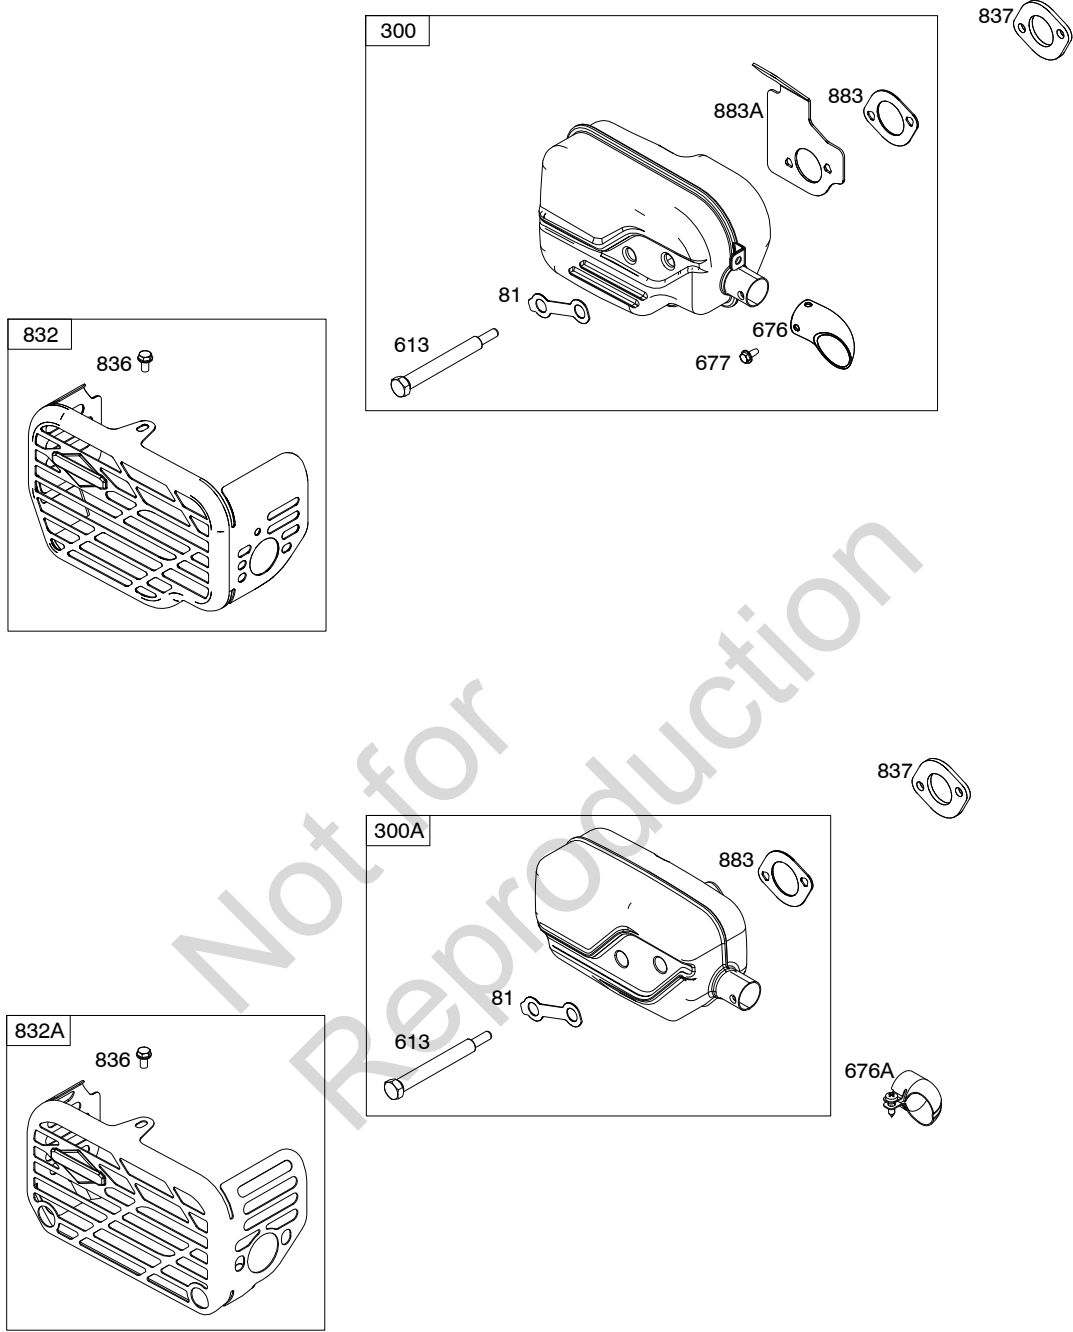

Illustrations cover a range of engines. Parts shown without text may not be used on your specific engine.